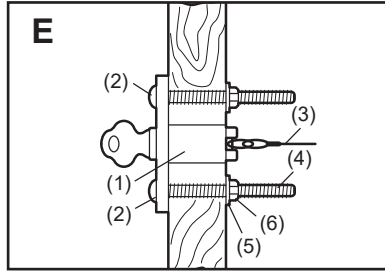

CHAMBERLAIN

Model 1702AML Emergency Quick Release Lock