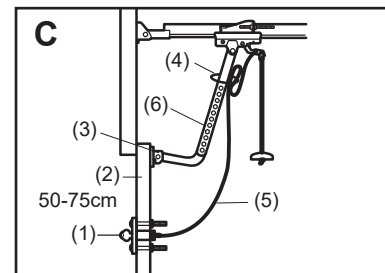

CHAMBERLAIN

Model 1702AML Emergency Quick Release Lock