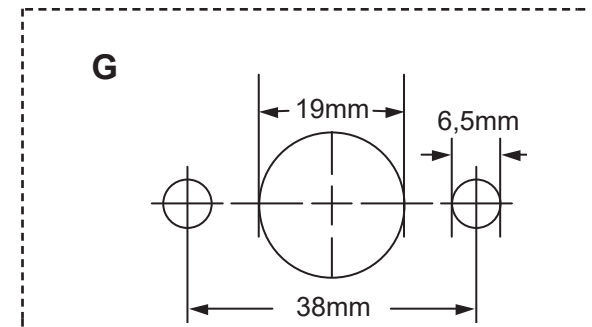

CHAMBERLAIN

Model 1702AML Emergency Quick Release Lock