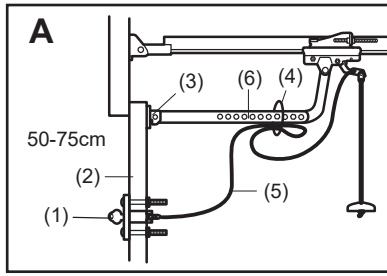

CHAMBERLAIN

Model 1702AML Emergency Quick Release Lock