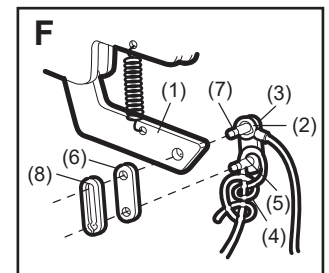

## Model 1702AML Emergency Quick Release Lock

As you proceed with the installation of Model 1702AML Outside Quick Release, refer to door types shown in Figures A, B, C and D:

- Figure A: One-piece door with horizontal track only
- Figure B: One-piece door without track
- Figure C: Sectional Door with curved track
- Figure D: Canopy and one-piece door with horizontal and vertical track with "The Chamberlain Arm."

Locate the Quick Release on the outside of your garage door (2). For doors A, B and C, centre the Quick Release (1) free cable loop (2) over one pin of the master link outside bar (3) as shown. Securely tie a loop (4) at free end of release rope and place over second pin in outside bar (5).

Push pin holding cable loop through hole in the release arm of the trolley. Push cap (6) onto the pins and into pin notches below the opener door bracket (3). For door style D, locate Quick Release (1) approximately 10cm on either side of the door's centreline.

Refer to Figures A, B, C and D, use plastic ties (4) to loosely secure the excess cable to door arm.

Uncoil cable attached to end of tumbler. Guide cable (3) through the 19mm diameter hole from outside the door. Insert lock assembly and position flush with door.