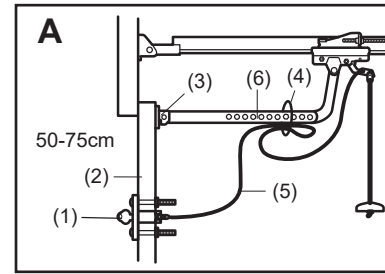

CHAMBERLAIN

Model 1702AML Emergency Quick Release Lock