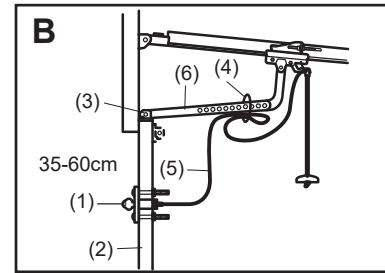

CHAMBERLAIN

Model 1702AML Emergency Quick Release Lock