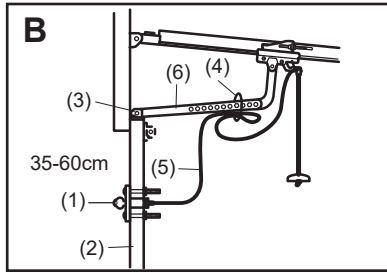

CHAMBERLAIN

Model 1702AML Emergency Quick Release Lock