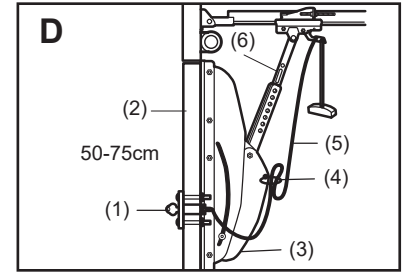

CHAMBERLAIN

Model 1702AML Emergency Quick Release Lock