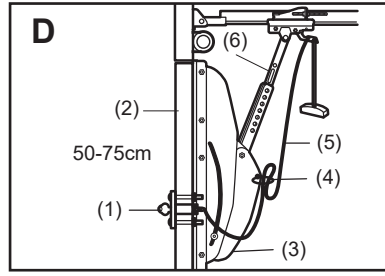

CHAMBERLAIN

Model 1702AML Emergency Quick Release Lock