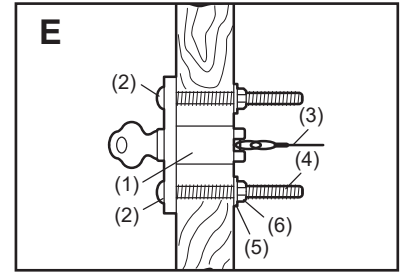

CHAMBERLAIN

Model 1702AML Emergency Quick Release Lock