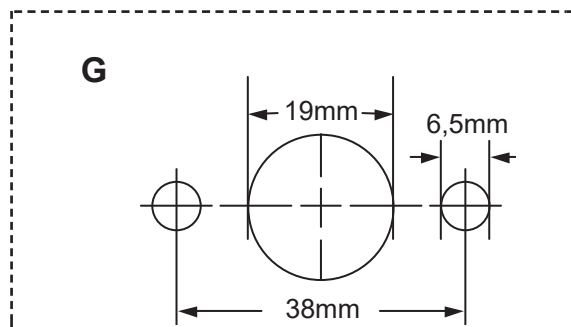

CHAMBERLAIN

Model 1702AML Emergency Quick Release Lock