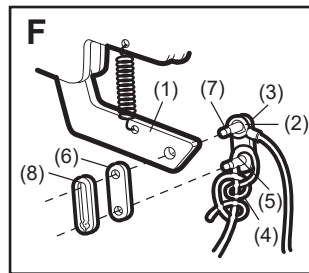

CHAMBERLAIN

Model 1702AML Emergency Quick Release Lock