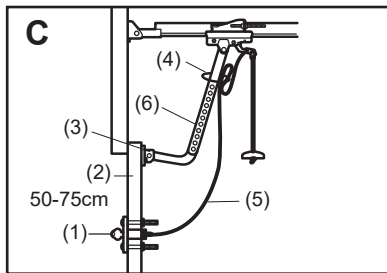

CHAMBERLAIN

Model 1702AML Emergency Quick Release Lock