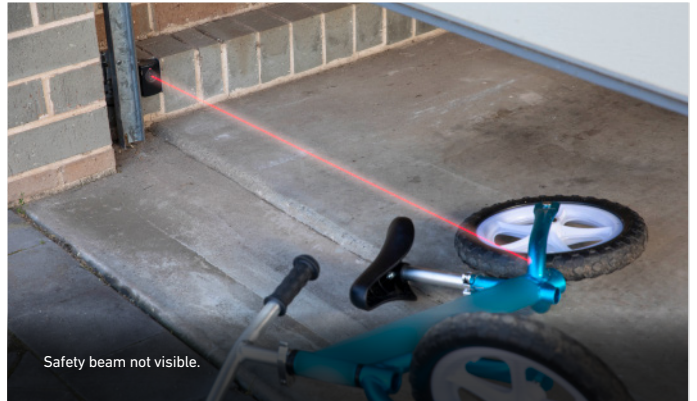

## The myQ App

With myQ® smart home technology, you'll always know what's going on at home, even while you're away.

**Real-Time Notifications**  
Get real-time notifications anytime your garage door and gate opens or closes.

**Daily Schedules**  
Create schedules to close your garage door, gate, or turn your myQ lights on/off at specific days and times.

**Automatic Safety Reversal Function**  
Your garage door or gate will stop and reverse automatically if there is obstruction in the way with The Protector System™ (Safety IR Beams).