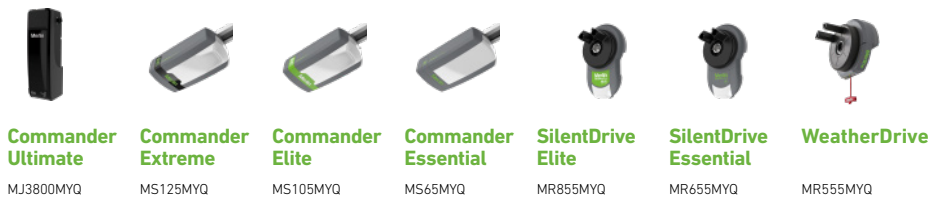

# Garage Door Opener Accessories

“I have had the myQ garage door opener system installed to my garage door for several months.

The motor, myQ Smartphone App and the entire system has operated faultlessly throughout this period. I couldn't imagine getting by without it.”

**RICHARD, SYDNEY NSW**

Included as standard   
 Optional accessory   
 Not compatible 

**Commander Ultimate** MJ3800MYQ    **Commander Extreme** MS125MYQ    **Commander Elite** MS105MYQ    **Commander Essential** MS65MYQ    **SilentDrive Elite** MR855MYQ    **SilentDrive Essential** MR655MYQ    **WeatherDrive** MR555MYQ