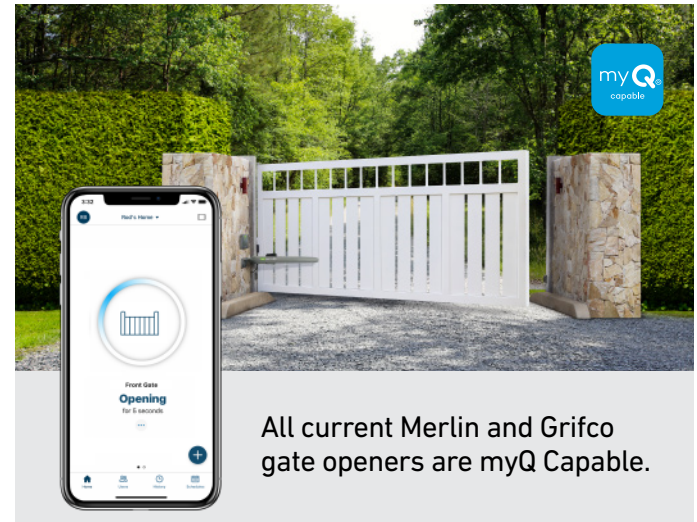

## The myQ App

With myQ® smart home technology, you'll always know what's going on at home, even while you're away.

**Real-Time Notifications**  
Get real-time notifications anytime your garage door and gate opens or closes.

**Shared Access**  
Securely share limited access via myQ Guest to your home with up to five users you know and trust.

**24/7 Remote Access**  
Let a contractor, house cleaner or family member into your home any time.

All current Merlin garage door openers are myQ Capable.\*

All current Merlin and Grifco gate openers are myQ Capable.

\* Merlin Commander Ultimate MJ3800MYQ includes built-in myQ Wi-Fi.