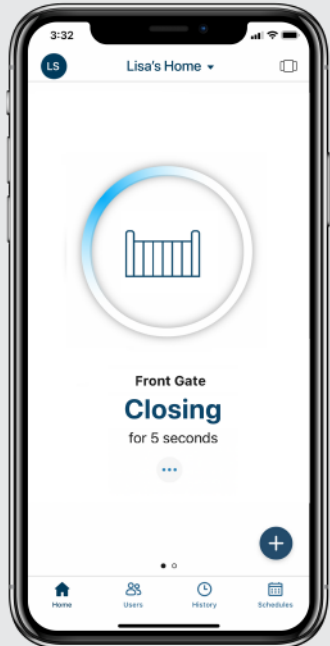

## Left home with the garage door or gate open?

**WE'VE GOT YOU COVERED**

Open and close your garage door or gate from anywhere with the myQ App.

For a full overview of myQ features, see pages 6-7.

Additional purchase of Merlin myQ Gateway and Safety IR Beams accessories required to enable myQ functionality for all current products excluding Commander Ultimate, which includes Safety IR Beams and built-in WiFi. Visit [gomerlin.com.au](http://gomerlin.com.au) or [gomerlin.co.nz](http://gomerlin.co.nz) for further information.