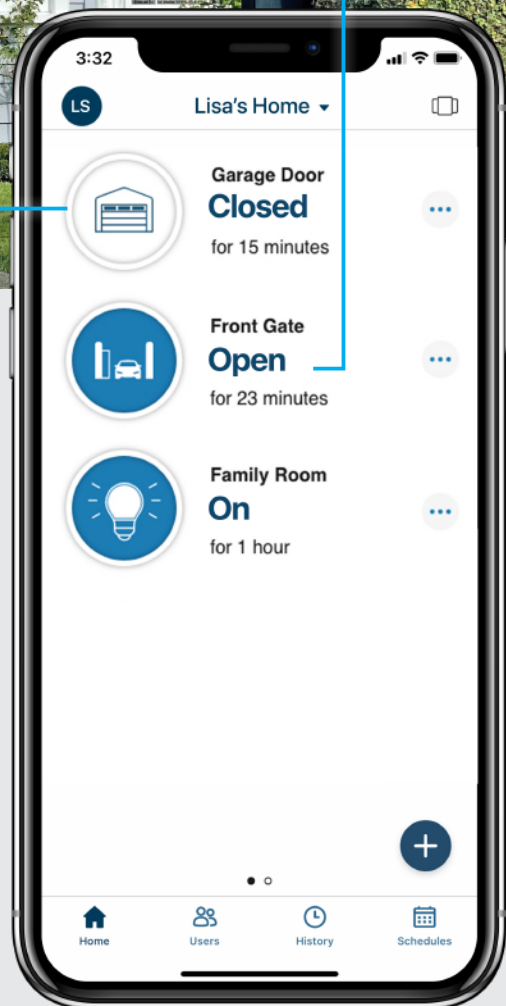

**WATER RESISTANT<sup>2</sup> FOUR BUTTON  
REMOTE CONTROL WITH CARABINER**  
E980M

**FOUR BUTTON CAR VISOR  
REMOTE CONTROL**  
E964M

**FOUR BUTTON WIRELESS WALL  
MOUNT REMOTE CONTROL**  
E148M

**WIRELESS SECURITY  
KEYPAD (IP55)**  
E850M | E850G

# Smart home technology