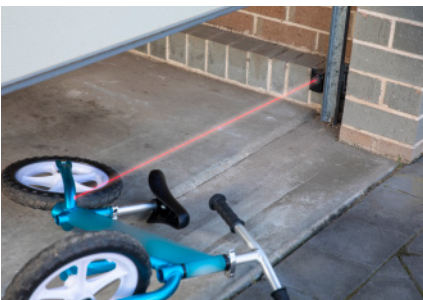

Contents

Our access solutions & safety – page 4