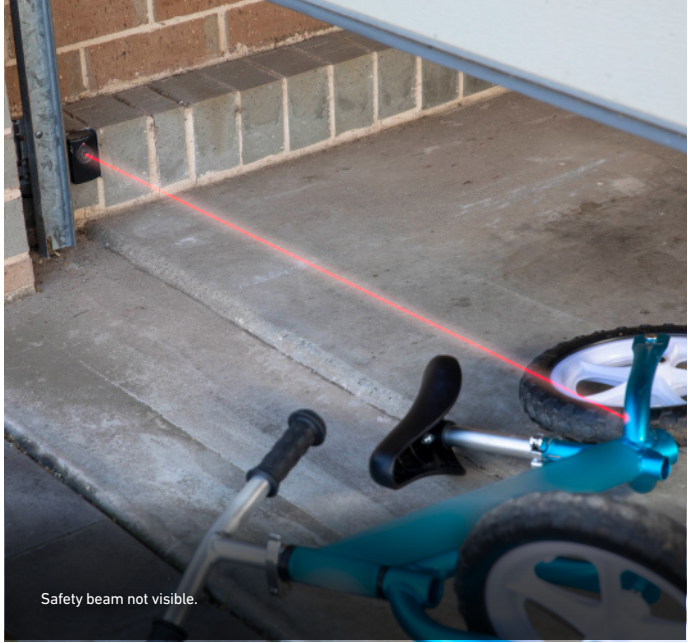

Safety beam not visible.