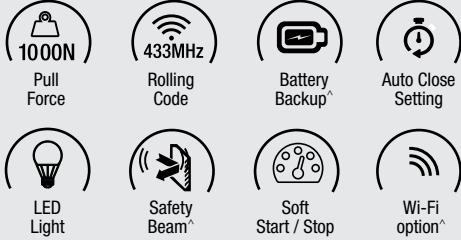

eco RESIDENTIAL 1000N SDO

MOST POPULAR OPENER

- 2.4m – 3.5m max height
- 1000N Max pull force
- Auto close function (max. 135 sec)
- 160mm p/sec open & close speed
- Soft start / soft close
- 433.2MHz radio frequency
- Secure rolling code frequency
- Battery backup available
- Wi-Fi upgrade option available
- Chain drive system (Belt drive option available[^])

Residential Accessories

2 x EC04 remote with each opener

EC05 (extended range handset)[^]

Wall switch[^]

Vehicle sun visor remote[^]

ECO H^{SDO}™ LIGHT COMMERCIAL

Heavy Duty Sectional Door Opener

OUR POWERFUL SECTIONAL DOOR OPENER

- 2.4m – 5.0m max height
- Max door are 25m²
- 1500N Max pull force
- Auto close function (max. 135 sec)
- 190mm p/sec open & close speed with variable speed
- Commercial heavy duty openere rail (powder coated black)
- Fire and security logic (car park ready)
- Maintenance alarm setting
- Partial open/height setting
- Soft start / soft close
- Battery backup available (built in assembly)
- LED off delay time setting
- 433.2MHz radio frequency
- Secure rolling code frequency
- Extended range handsets
- Wi-Fi upgrade option available
- Chain drive system (Belt drive option available[^])