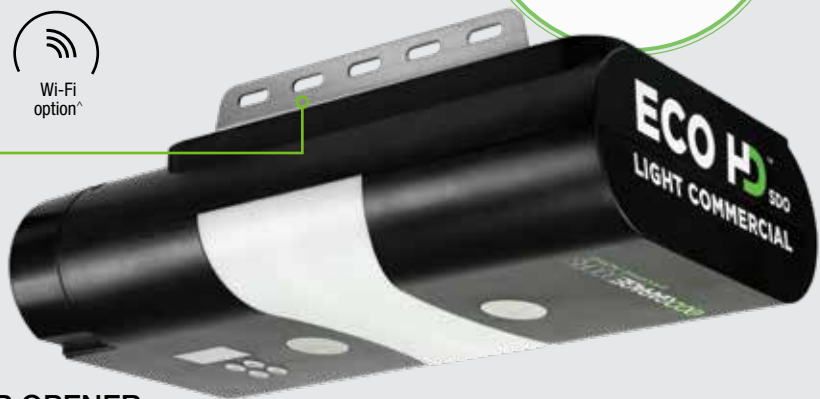

eco RESIDENTIAL 1000N SDO

MOST POPULAR OPENER

- 2.4m – 3.5m max height
- 1000N Max pull force
- Auto close function (max. 135 sec)
- 160mm p/sec open & close speed
- Soft start / soft close
- 433.2MHz radio frequency
- Secure rolling code frequency
- Battery backup available
- Wi-Fi upgrade option available
- Chain drive system (Belt drive option available[^])

Residential Accessories

2 x EC04 remote with each opener

EC05 (extended range handset)[^]

Wall switch[^]

Vehicle sun visor remote[^]

ECO H^{SDO}™ LIGHT COMMERCIAL

Heavy Duty Sectional Door Opener

OUR POWERFUL SECTIONAL DOOR OPENER

- 2.4m – 5.0m max height
- Max door are 25m²
- 1500N Max pull force
- Auto close function (max. 135 sec)
- 190mm p/sec open & close speed with variable speed
- Commercial heavy duty openere rail (powder coated black)
- Fire and security logic (car park ready)
- Maintenance alarm setting
- Partial open/height setting
- Soft start / soft close
- Battery backup available (built in assembly)
- LED off delay time setting
- 433.2MHz radio frequency
- Secure rolling code frequency
- Extended range handsets
- Wi-Fi upgrade option available
- Chain drive system (Belt drive option available[^])