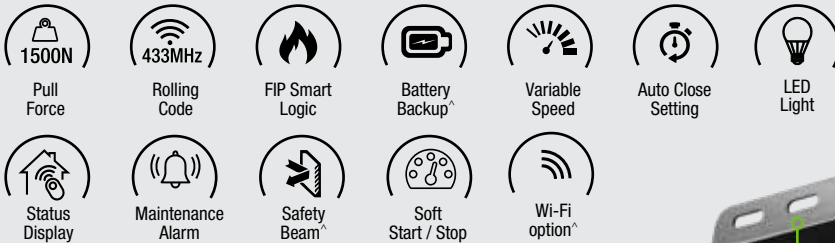

eco RESIDENTIAL 1000N SDO

MOST POPULAR OPENER

- 2.4m – 3.5m max height
- 1000N Max pull force
- Auto close function (max. 135 sec)
- 160mm p/sec open & close speed
- Soft start / soft close
- 433.2MHz radio frequency
- Secure rolling code frequency
- Battery backup available
- Wi-Fi upgrade option available
- Chain drive system (Belt drive option available[^])

Residential Accessories

2 x EC04 remote with each opener

EC05 (extended range handset)[^]

Wall switch[^]

Vehicle sun visor remote[^]

ECO H^{SDO}™ LIGHT COMMERCIAL

Heavy Duty Sectional Door Opener

OUR POWERFUL SECTIONAL DOOR OPENER

- 2.4m – 5.0m max height
- Max door are 25m²
- 1500N Max pull force
- Auto close function (max. 135 sec)
- 190mm p/sec open & close speed with variable speed
- Commercial heavy duty openere rail (powder coated black)
- Fire and security logic (car park ready)
- Maintenance alarm setting
- Partial open/height setting
- Soft start / soft close
- Battery backup available (built in assembly)
- LED off delay time setting
- 433.2MHz radio frequency
- Secure rolling code frequency
- Extended range handsets
- Wi-Fi upgrade option available
- Chain drive system (Belt drive option available[^])