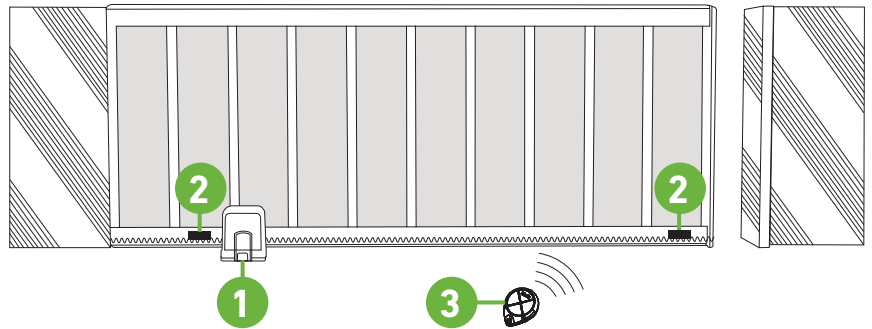

Slide 600

SLIDE GATE OPENER MAINS VOLTAGE KIT - MGS600

SUITABLE FOR SLIDING GATES UP TO 8 METRES

RESIDENTIAL SLIDE GATE OPENER

Start with smart. Compatible with myQ²

Additional purchase of The Outdoor Protector System and myQ Gateway is required

FOR SLIDING GATES

- Monitor and control your gate away from home through the myQ App.
- Peace of mind knowing if gate is open or closed anywhere and any time.
- Receive real time alerts and notifications so you know when the gate is opened or closed by loved ones.
- Pre-set times to automatically close your gate at any time.
- See history records of your gate open and close periods.
- Protect your loved ones and belongings with The Outdoor Protector System (Safety IR Beams).
- Compatible myQ App available for smart devices including Apple Watch.

APP AVAILABLE ON:

TYPICAL INSTALLATION - SLIDE GATES

1. Gate Opener (MGS600)
2. Limit Switch Brackets
3. Remote Control

- Maximum Weight for single gate: 600kg
- Maximum Width for single gate: 8m

SECURITY

SECURITY+ 2.0®

- Encrypted rolling code across multiple frequencies.
- Security+ 2.0® technology virtually eliminates interference.

SMART

RADIO

- Provides 2-way communication from gate openers and accessories.
- Receiver with 64 memory register.

STANDARD SPECIFICATIONS

- Main AC Supply: 220-240Vac; 50/60Hz
- Motor Voltage: 24 VDC
- Input Power: 120 W
- Ambient Temperature Range: -20-+55°C
- Maximum Pull Force: 600 N
- Maximum Torque: 18 Nm
- Radio frequency: 433.30, 433.92, 434.54 MHz with Security+ 2.0 technology
- Compatible with myQ Technology¹
- Gate Opener Capacity of up to 64 memory registers

Merlin®

AUSTRALIA

Chamberlain Australia Pty Ltd
PO Box 1446
Lane Cove NSW 1595
Australia

gomerlin.com.au
1800 638 234

NEW ZEALAND

Chamberlain New Zealand Ltd
PO Box 100-221
North Shore
Auckland 0745
New Zealand

gomerlin.co.nz
0800 653 667

Designed & Engineered in Australia.

© 2023 The Chamberlain Group LLC. All Rights Reserved. ® Registered Trade Marks of The Chamberlain Group, Inc. ™ Trade Marks of Chamberlain Group, Inc.

WARNING!